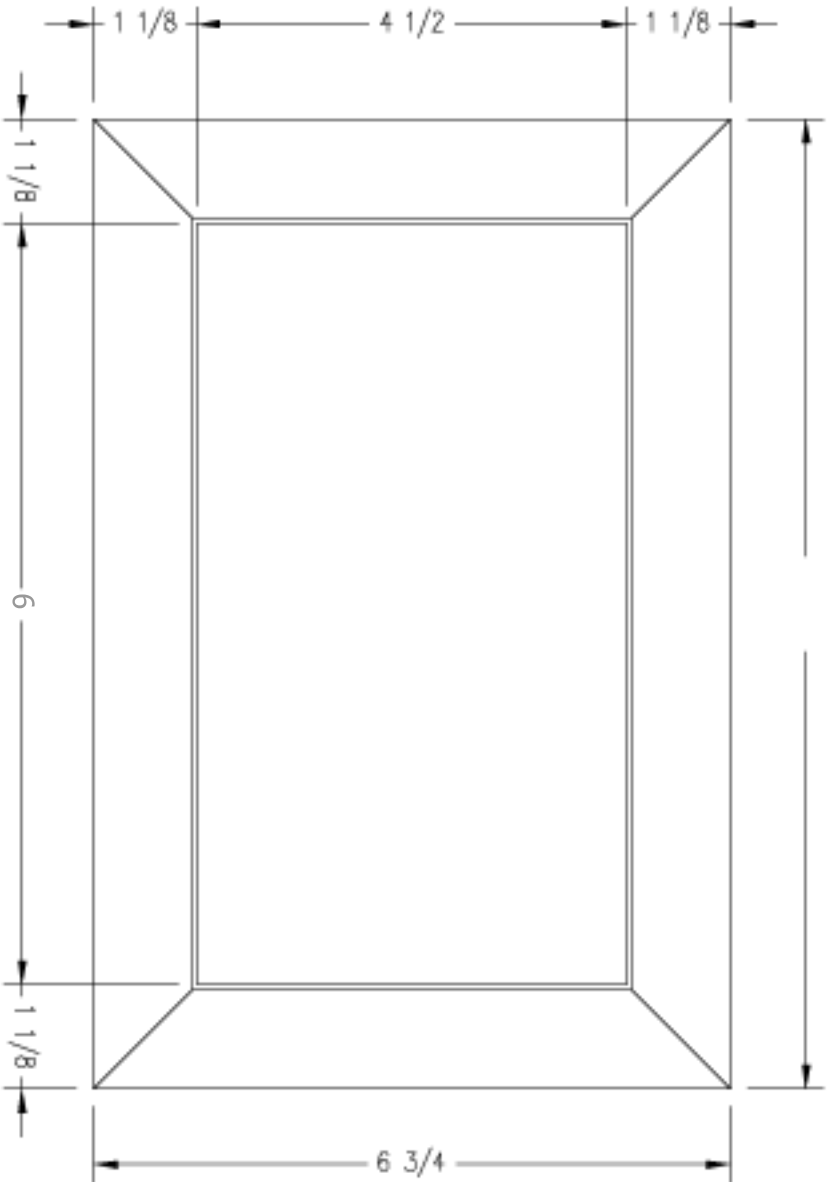

TOP VIEW

8 1/4

FRONT VIEW

1/4

SIDE VIEW

PATENT PENDING

smi

SPIDER MANUFACTURING INC.
(AN ISO 9001 COMPANY)

TEL: (250) 765-2616
FAX: (250) 765-2614

WEB SITE: www.spidermfg.com
E-MAIL: sales@spidermfg.com

**3 GANG
TRIM PLATE**

CAT. No.
TRIM COLOUR

PRINTED IN CANADA