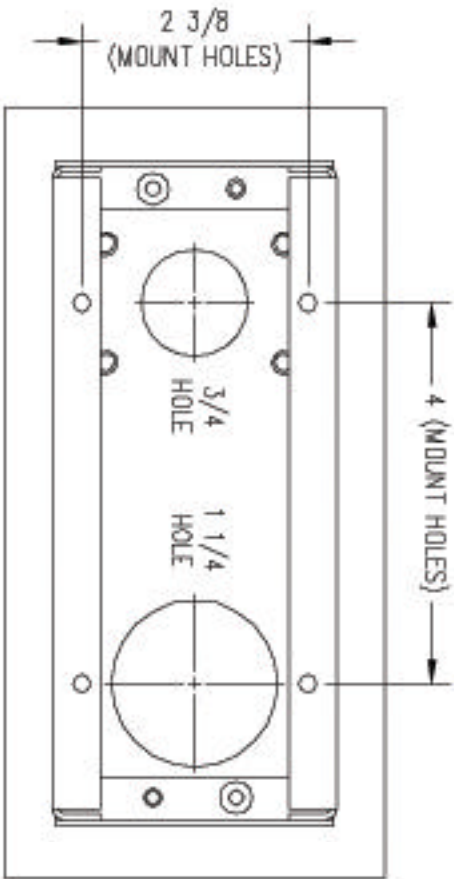

smi

SPIDER MANUFACTURING INC.
(AN ISO 9001 COMPANY)

TEL: (250) 765-2616 WEB SITE: www.spidermfg.com
FAX: (250) 765-2614 E-MAIL: sales@spidermfg.com

**4-GANG BACK TO BACK
PEDESTAL SPIDERBOX**

CAT. No.
PSCS-4BB

PATENT PENDING

BOTTOM VIEW

FRONT VIEW

SIDE VIEW

PRINTED IN CANADA