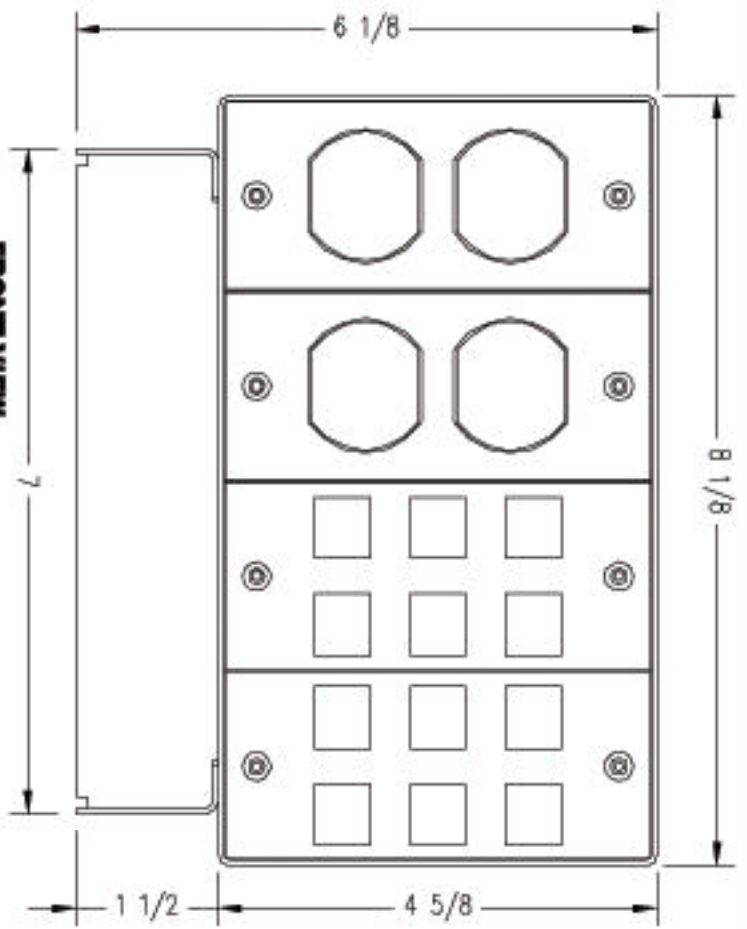

smi

SPIDER MANUFACTURING INC.
(AN ISO 9001 COMPANY)

TEL: (250) 765-2616 WEB SITE: www.spidermfg.com
FAX: (250) 765-2614 E-MAIL: sales@spidermfg.com

**4-GANG BACK TO BACK
PEDESTAL SPIDERBOX**

CAT. No.
PSCS-4BB

PATENT PENDING

BOTTOM VIEW

FRONT VIEW

SIDE VIEW

PRINTED IN CANADA