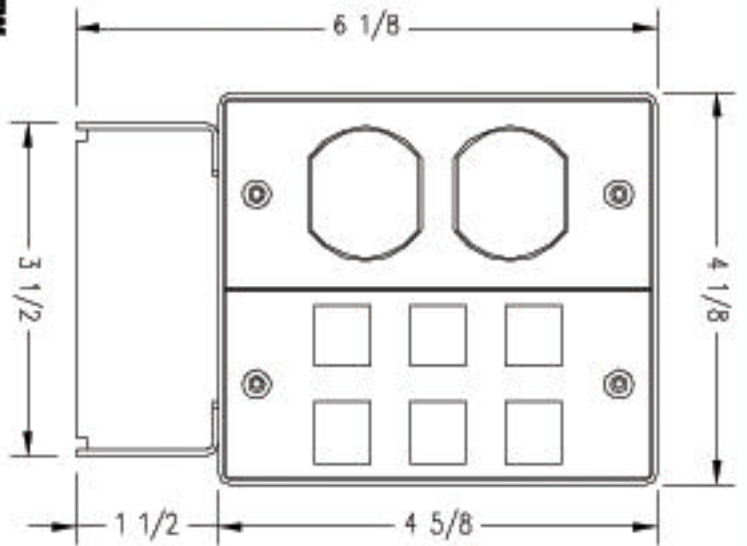

smiSPIDER MANUFACTURING INC.
(AN ISO 9001 COMPANY)TEL: (250) 765-2616 WEB SITE: www.spidermfg.com
FAX: (250) 765-2614 E-MAIL: sales@spidermfg.com**2-GANG BACK TO BACK
PEDESTAL SPIDERBOX**CAT. No.
PSCS-2BB

PATENT PENDING

BOTTOM VIEW**FRONT VIEW****SIDE VIEW**

PRINTED IN CANADA