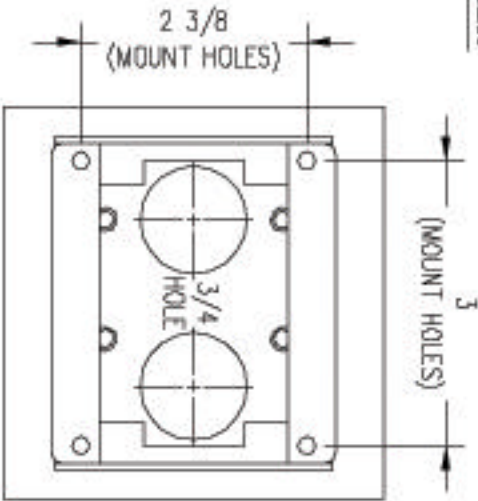

smiSPIDER MANUFACTURING INC.
(AN ISO 9001 COMPANY)TEL: (250) 765-2616 WEB SITE: www.spidermfg.com
FAX: (250) 765-2614 E-MAIL: sales@spidermfg.com**2-GANG BACK TO BACK
PEDESTAL SPIDERBOX**CAT. No.
PSCS-2BB

PATENT PENDING

BOTTOM VIEW**FRONT VIEW****SIDE VIEW**

PRINTED IN CANADA