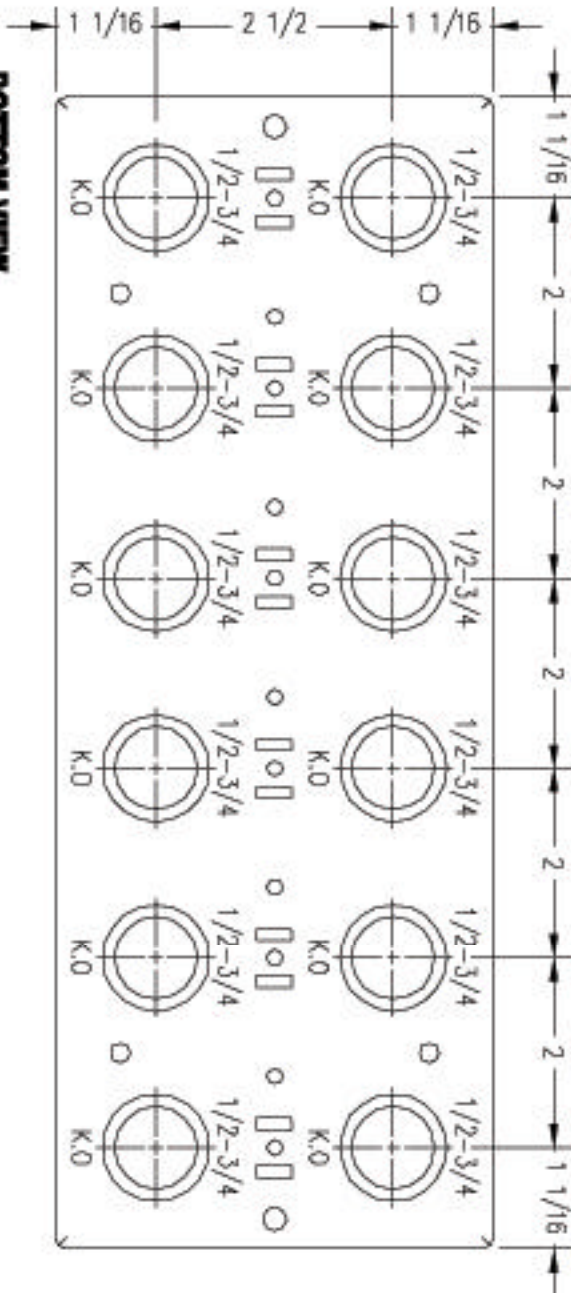

TOP VIEW

SIDE VIEW

BOTTOM VIEW

PATENT PENDING

SMI SPIDER MANUFACTURING INC.
(AN ISO 9001 COMPANY)

TEL: (250) 765-2616 WEB SITE: www.spidermfg.com
 FAX: (250) 765-2614 E-MAIL: sales@spidermfg.com

**SURFACE MOUNTED DEEP
6-GANG FLOOR SPIDERBOX**