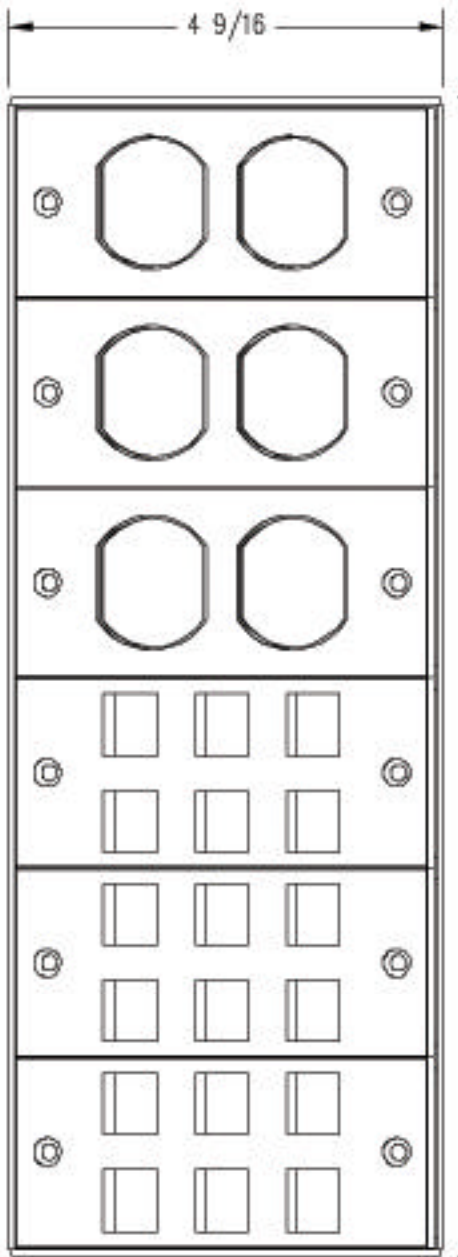

12 3/16

**TOP VIEW**

**SIDE VIEW**

**BOTTOM VIEW**

PATENT PENDING

**smi**<sup>TM</sup> SPIDER MANUFACTURING INC.  
(AN ISO 9001 COMPANY)

TEL: (250) 765-2616 WEB SITE: [www.spidermfg.com](http://www.spidermfg.com)  
FAX: (250) 765-2614 E-MAIL: [sales@spidermfg.com](mailto:sales@spidermfg.com)

**SURFACE MOUNTED SLOPED  
6-GANG FLOOR SPIDERBOX**

CAT. No.  
**FSCS-6-90**

PRINTED IN CANADA