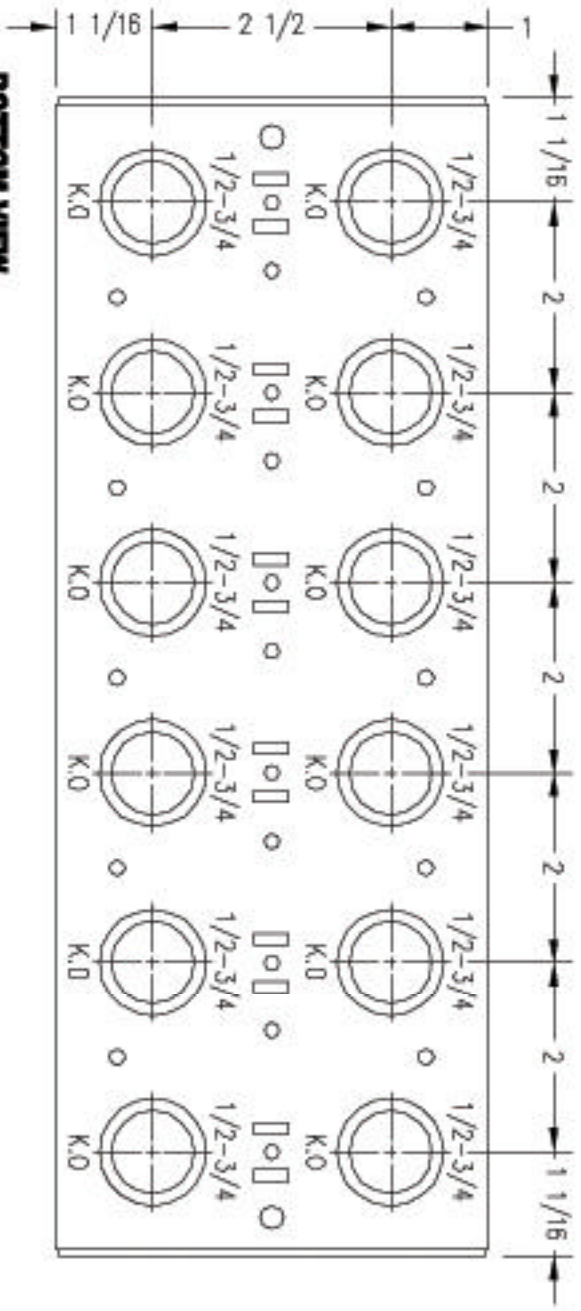

12 3/16

**TOP VIEW**

**SIDE VIEW**

**BOTTOM VIEW**

PATENT PENDING

**smi**<sup>TM</sup> SPIDER MANUFACTURING INC.  
(AN ISO 9001 COMPANY)

TEL: (250) 765-2616 WEB SITE: [www.spidermfg.com](http://www.spidermfg.com)  
FAX: (250) 765-2614 E-MAIL: [sales@spidermfg.com](mailto:sales@spidermfg.com)

**SURFACE MOUNTED SLOPED  
6-GANG FLOOR SPIDERBOX**

CAT. No.  
**FSCS-6-90**

PRINTED IN CANADA