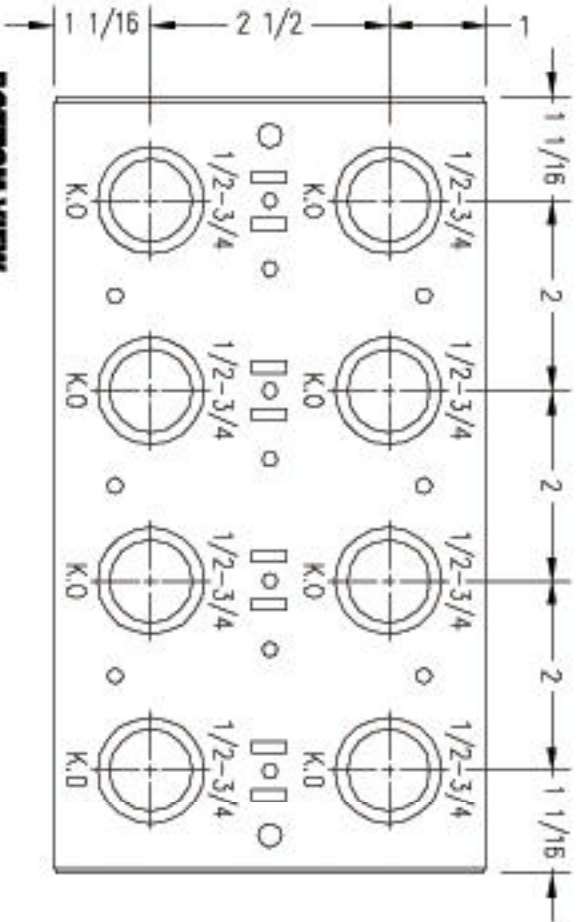

8 3/16

**TOP VIEW**

**SIDE VIEW**

**BOTTOM VIEW**

PATENT PENDING

**smi**<sup>TM</sup> SPIDER MANUFACTURING INC.  
(AN ISO 9001 COMPANY)

TEL: (250) 765-2616 WEB SITE: [www.spidermfg.com](http://www.spidermfg.com)  
FAX: (250) 765-2614 E-MAIL: [sales@spidermfg.com](mailto:sales@spidermfg.com)

**SURFACE MOUNTED SLOPED  
4-GANG FLOOR SPIDERBOX**

CAT. No.  
**FSCS-4-90**

PRINTED IN CANADA