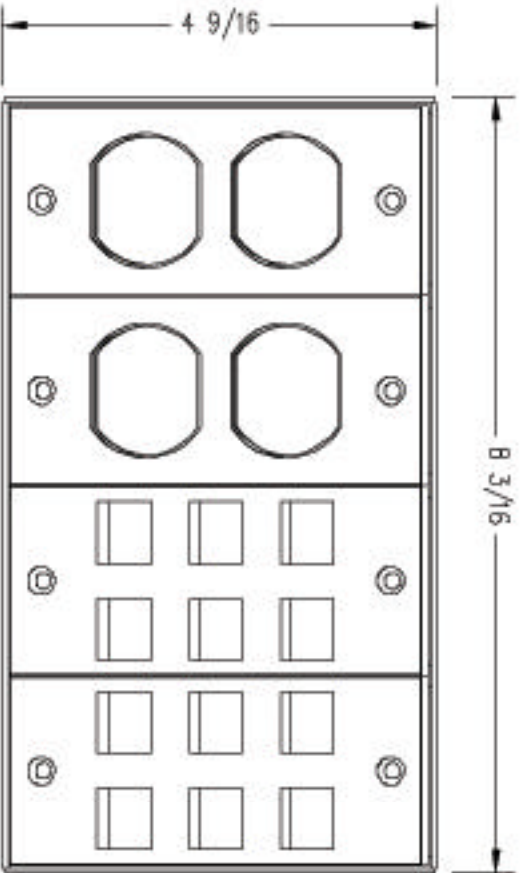

8 3/16

**TOP VIEW**

**SIDE VIEW**

**BOTTOM VIEW**

PATENT PENDING

**smi**<sup>TM</sup> SPIDER MANUFACTURING INC.  
(AN ISO 9001 COMPANY)

TEL: (250) 765-2616 WEB SITE: [www.spidermfg.com](http://www.spidermfg.com)  
FAX: (250) 765-2614 E-MAIL: [sales@spidermfg.com](mailto:sales@spidermfg.com)

**SURFACE MOUNTED SLOPED  
4-GANG FLOOR SPIDERBOX**

CAT. No.  
**FSCS-4-90**

PRINTED IN CANADA