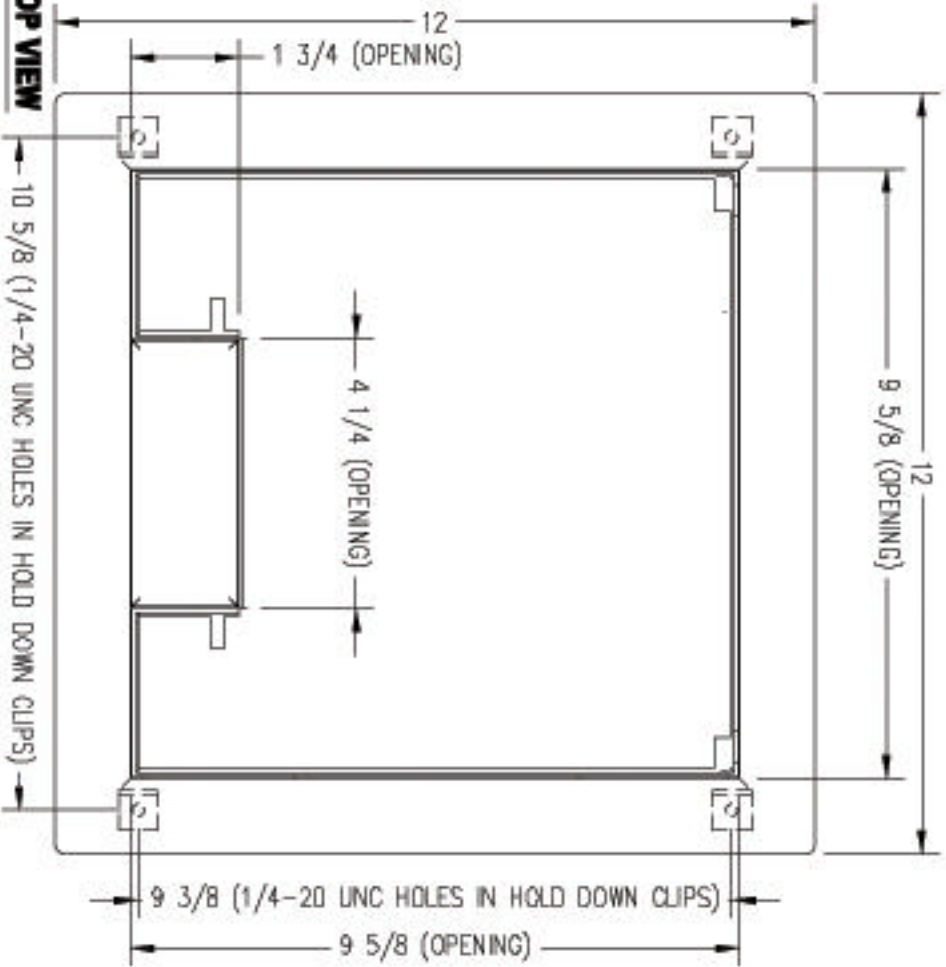

smi

SPIDER MANUFACTURING INC.
(AN ISO 9001 COMPANY)

TEL: (250) 765-2616 WEB SITE: www.spidermfg.com
FAX: (250) 765-2614 E-MAIL: sales@spidermfg.com

**SHALLOW 4-GANG CONCRETE POUR
SPIDERBOX**

CAT. No.
CFB401

PATENT PENDING

END VIEW

TOP VIEW

SIDE VIEW

PRINTED IN CANADA