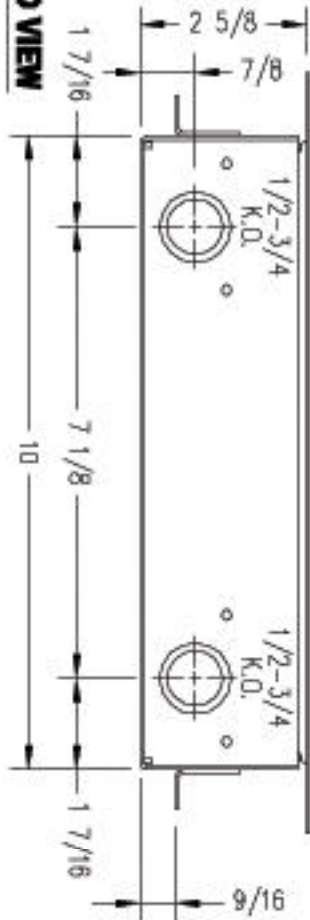

smi

SPIDER MANUFACTURING INC.
(AN ISO 9001 COMPANY)

TEL: (250) 765-2616 WEB SITE: www.spidermfg.com
FAX: (250) 765-2614 E-MAIL: sales@spidermfg.com

**SHALLOW 4-GANG CONCRETE POUR
SPIDERBOX**

CAT. No.
CFB401

PATENT PENDING

END VIEW

TOP VIEW

SIDE VIEW

PRINTED IN CANADA